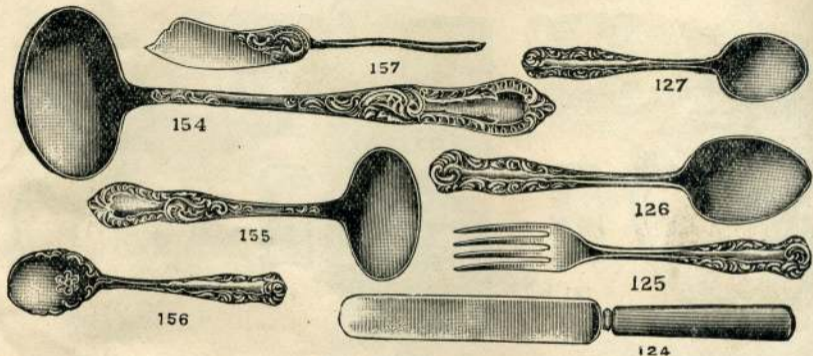

198

87

197

925

195

196

926

- |  |          |
|--|----------|
| No.  | Vouchers |
| 87 Wedding Ring, solid 18k. gold, sz. 3 to 12.                 | 1800     |
| 195 Baby solid Gold Ring, garnets, sz. 0 to 3.                 | 125      |
| 196 Girl's solid Gold Ring, garnet or opal,<br>sz. 2 to 5..... | 160      |
| 197 Lady's Filled Gold Ring, garnet or opal                    | 165      |

- |   |          |
|---|----------|
| No.   | Vouchers |
| 198 Lady's solid Gold Ring, garnet or opal..  | 360      |
| 925 Lady's solid Gold Ring, opal set sur-<br>rounded with pearls, sizes 3 to 12..   | 825      |
| 926 Lady's solid Gold Ring, garnet set sur-<br>rounded with pearls, sizes 3 to 12.. | 825      |

The garnets and opals used in all our rings are genuine and not imitations.

In ordering rings Nos. 196, 197 and 198, state whether garnet or opal set is desired. Do not fail to state size.

Take a strip of paper of the exact length around the finger and lay upon this diagram with one end at A. The figure nearest other end shows size to order.