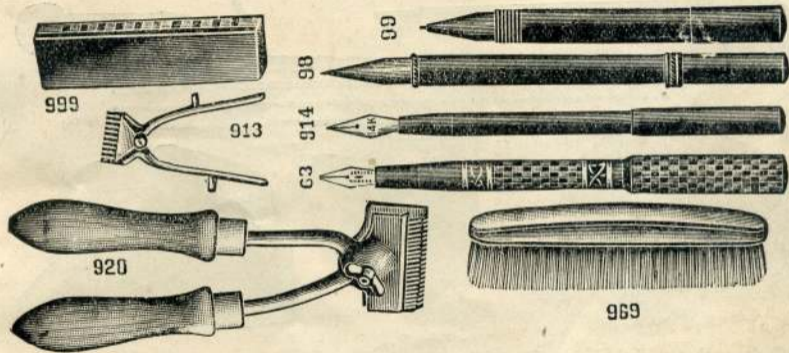

## WATCHES

No.	Vouchers
117 Gentleman's Open Face, Silver Case.....	1250
118 Lady's Open Face, Silver Case.....	1450
119 Gentleman's Open Face, Gold Plated Case.....	1550
120 Lady's Open Face, Gold Plated Case.....	1750
169 Gentleman's American Open Face, Nickel Case....	290
902 Lady's Open Face, Solid Gold Case.....	7500
903 Gentleman's Open Face, Solid Gold Case.....	9500

No. 169 is made by one of the largest American Watch Manufacturers, and is a splendid time keeper.

The movements in Nos. 117, 118, 119 and 120 are all of equal grade, the difference being in the cases. The movements contain seven jewels, safety pinion and compensated balance.

The movements in Nos. 902 and 903 contain eleven jewels.

No.	Description	Vouchers	No.	Description	Vouchers
63	Fountain Pen, large size, 14-kt. gold pen, rolled gold plate bands.....	500	913	Hair Clippers, nickeled, best quality...	250
98	Stylographic Pen, black, 5¾ in. long...	300	914	Fountain Pen, 14-kt. gold pen.....	280
99	Stylographic Pen, red, 4¾ in. long, spring needle. For general writing, etc...	450	920	Horse Clippers, nickel plated.....	445
			969	Clothes Brush, genuine bristle, 1½x6½ in.	250
			999	Harmonica, standard professional size	75