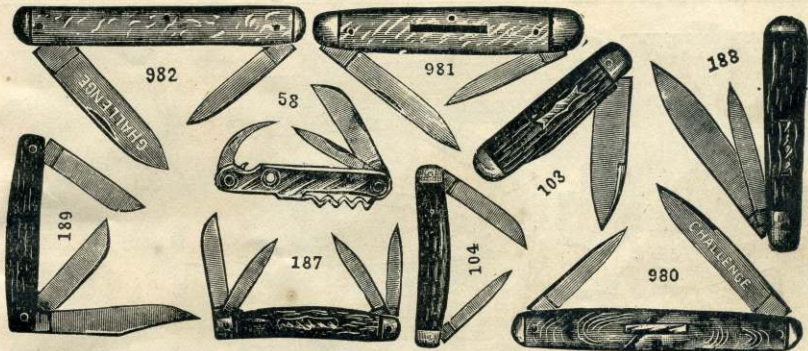

No.		Vouchers	No.		Vouchers
69	Genuine French Briar Pipe, round shank, bent mouthpiece.....	65	956	Genuine French Briar Pipe, bull dog shape .....	60
70	Genuine French Briar Pipe, square shank, pure hard rubber mouthpiece	125	957	Genuine French Briar Pipe, genuine amber mouthpiece, in chamois case.	550
101	Genuine French Briar Pipe.....	25	958	Genuine French Briar Pipe, genuine amber mouthpiece, in chamois case.	700
899	Genuine French Briar Pipe, large bowl	50			