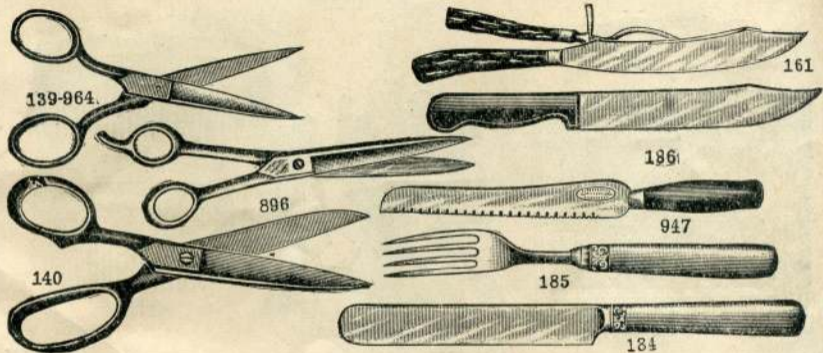

946

110

108

110

965-966

No.	Vouchers	No.	Vouchers
108	Cyclometer, 10,000 miles repeating; when ordering state size of wheel..	150	946 Hot Water Bottle, best rubber, 2 quart..
110	Bicycle Lock, choice of gentleman's sprocket lock or lady's lock with chain	40	965 Fountain Syringe, standard quality...
			966 Fountain Syringe, superior quality ...

No.	Vouchers	No.	Vouchers	
139	Scissors, 5½ inches long, nickel plated	70	186 Butcher Knife, nicely finished.....	130
140	Shears, 7 inches long, nickel plated...	110	896 Barber Shears, 8 in. long, nickel plated	175
161	Carving Knife and Fork, stag handle.	475	947 Bread Knife; from special steel; can be sharpened like an ordinary knife...	80
184	Table Knife, steel, ebony handle.....	50	964 Scissors, small size, embroidering.....	65
185	Table Fork, steel, ebony handle.....	50		